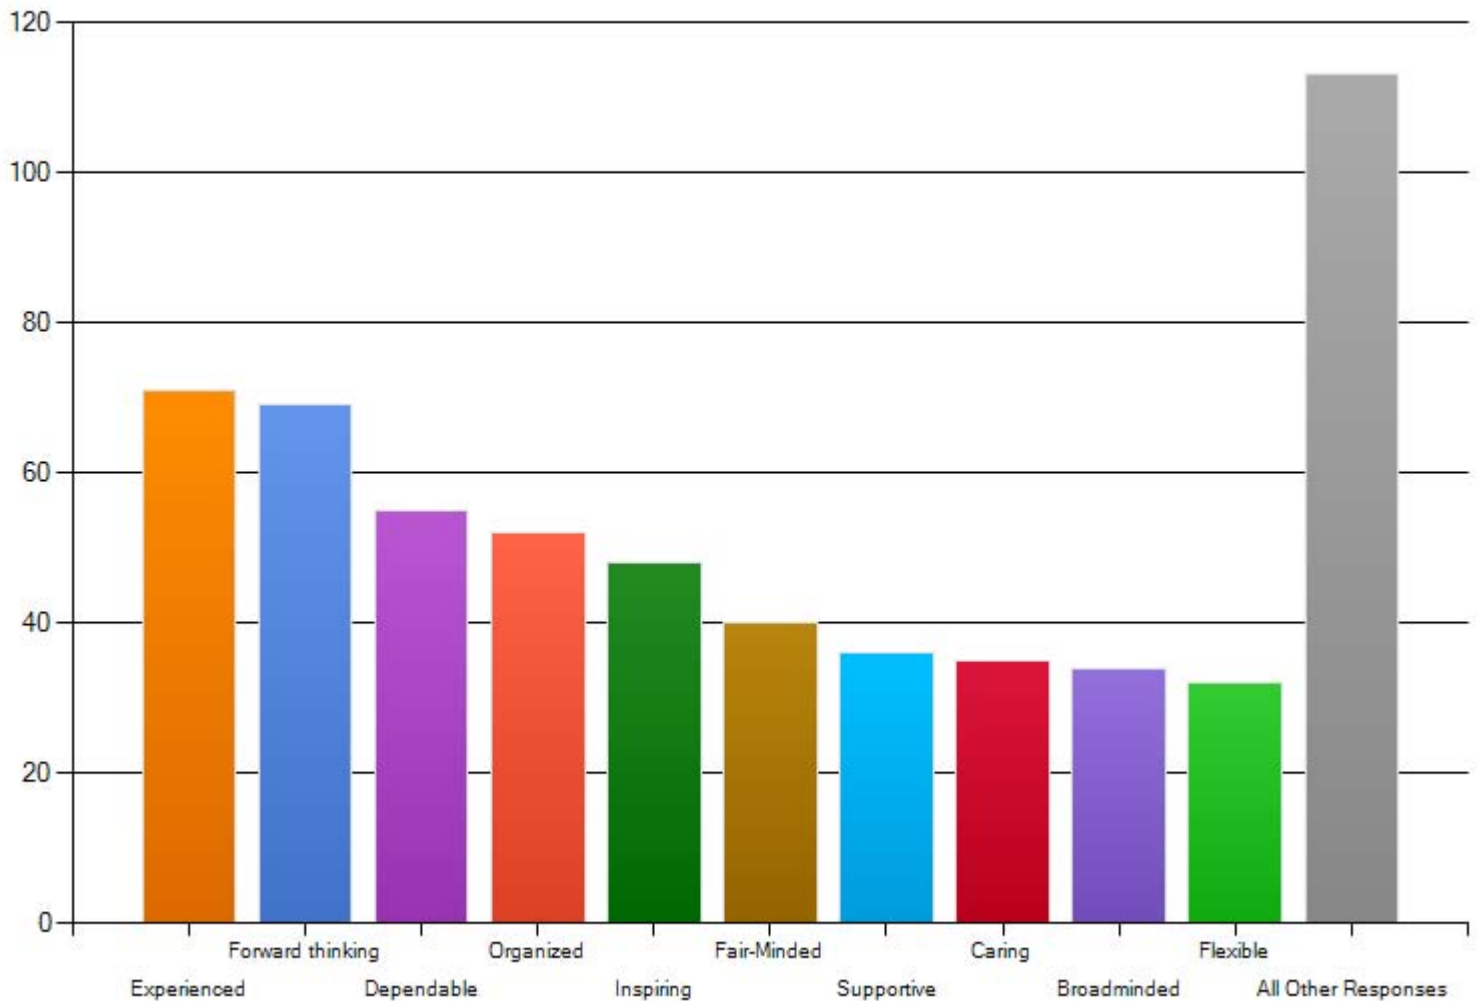

Which of the following describes you

Pursuant to Title 18A of the New Jersey statutes, the Watchung School District must employ a superintendent of schools. While the District is legally bound by this mandate, we are interested in your opinion of it. Do you agree this mandate is appropriate?

Please select the 5 personalities you feel are MOST important for a superintendent to possess.
While these may all be important PLEASE CHECK 5

Please RANK the priority of the following superintendent skills.

Which THREE of the following activities typically expected of the Superintendent of Schools should be the priorities for the next Superintendent in the first three years. PLEASE CHECK ONLY 3

Which **THREE** of the following strategic priorities are most in need of immediate attention by the new Superintendent of Schools? While these all may be important **PLEASE CHECK ONLY 3**.

Which of the following THREE phrases best describes what you value most about the District?
While these all may be important PLEASE CHECK ONLY 3.