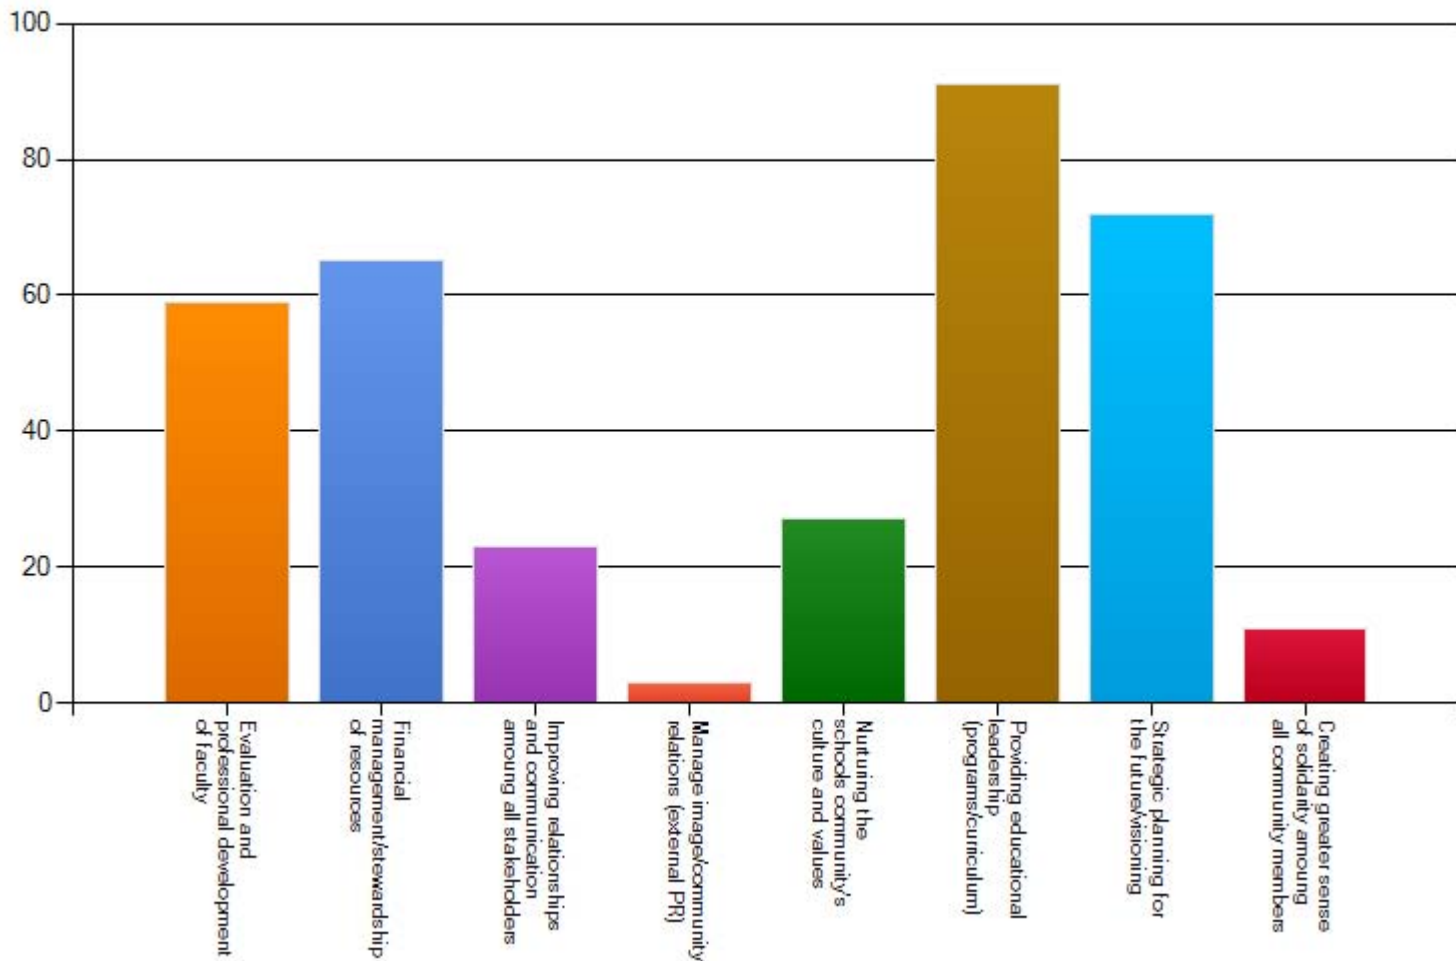

Which of the following describes you

Pursuant to Title 18A of the New Jersey statutes, the Watchung School District must employ a superintendent of schools. While the District is legally bound by this mandate, we are interested in your opinion of it. Do you agree this mandate is appropriate?

Please select the 5 personalities you feel are MOST important for a superintendent to possess.
While these may all be important PLEASE CHECK 5

Please RANK the priority of the following superintendent skills.

Which THREE of the following activities typically expected of the Superintendent of Schools should be the priorities for the next Superintendent in the first three years. PLEASE CHECK ONLY 3

Which **THREE** of the following strategic priorities are most in need of immediate attention by the new Superintendent of Schools? While these all may be important **PLEASE CHECK ONLY 3**.

Which of the following THREE phrases best describes what you value most about the District?
While these all may be important PLEASE CHECK ONLY 3.